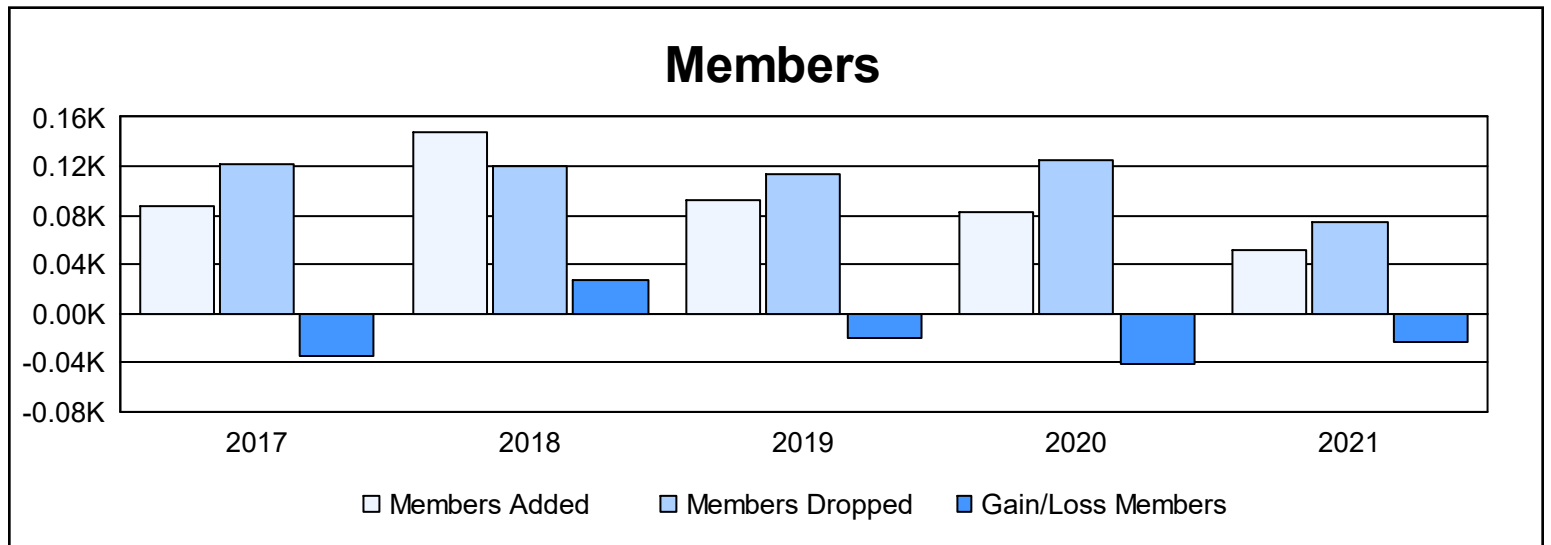

Year	New Clubs	Dropped Clubs	Gain/ Loss Clubs	New Members	Charter Members	Reinstate Members	Transfer Members	Total Member Added	Total Members Dropped	Gain/ Loss Members
2016-2017	0	0	0	82	0	0	6	88	122	-34
2017-2018	2	1	1	101	41	1	4	147	120	27
2018-2019	0	0	0	87	1	0	5	93	113	-20
2019-2020	0	0	0	74	0	0	9	83	125	-42
2020-2021	0	1	-1	49	0	0	2	51	75	-24
<b>Average</b>	<b>0</b>	<b>0</b>	<b>0</b>	<b>79</b>	<b>8</b>	<b>0</b>	<b>5</b>	<b>92</b>	<b>111</b>	<b>-19</b>

### Membership Composition June 2021 Cumulative