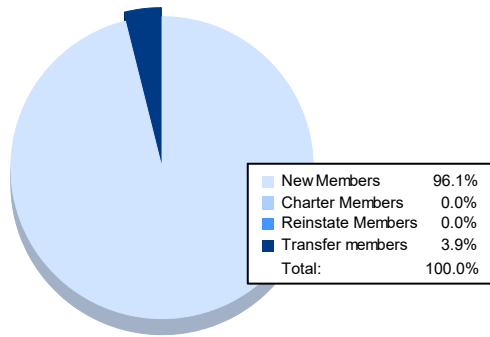

Year	New Clubs	Dropped Clubs	Gain/ Loss Clubs	New Members	Charter Members	Reinstate Members	Transfer Members	Total Member Added	Total Members Dropped	Gain/ Loss Members
2016-2017	0	0	0	82	0	0	6	88	122	-34
2017-2018	2	1	1	101	41	1	4	147	120	27
2018-2019	0	0	0	87	1	0	5	93	113	-20
2019-2020	0	0	0	74	0	0	9	83	125	-42
2020-2021	0	1	-1	49	0	0	2	51	75	-24
<b>Average</b>	<b>0</b>	<b>0</b>	<b>0</b>	<b>79</b>	<b>8</b>	<b>0</b>	<b>5</b>	<b>92</b>	<b>111</b>	<b>-19</b>

### Membership Composition June 2021 Cumulative