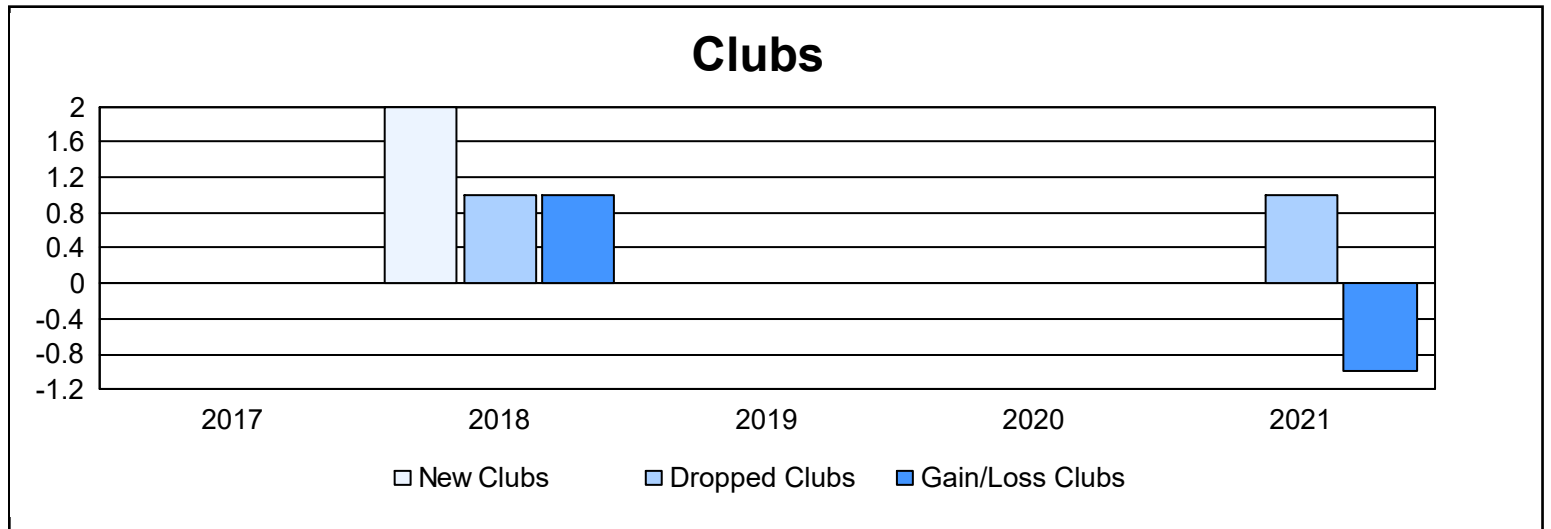

Year	New Clubs	Dropped Clubs	Gain/ Loss Clubs	New Members	Charter Members	Reinstate Members	Transfer Members	Total Member Added	Total Members Dropped	Gain/ Loss Members
2016-2017	0	0	0	82	0	0	6	88	122	-34
2017-2018	2	1	1	101	41	1	4	147	120	27
2018-2019	0	0	0	87	1	0	5	93	113	-20
2019-2020	0	0	0	74	0	0	9	83	125	-42
2020-2021	0	1	-1	49	0	0	2	51	75	-24
<b>Average</b>	<b>0</b>	<b>0</b>	<b>0</b>	<b>79</b>	<b>8</b>	<b>0</b>	<b>5</b>	<b>92</b>	<b>111</b>	<b>-19</b>

### Membership Composition June 2021 Cumulative